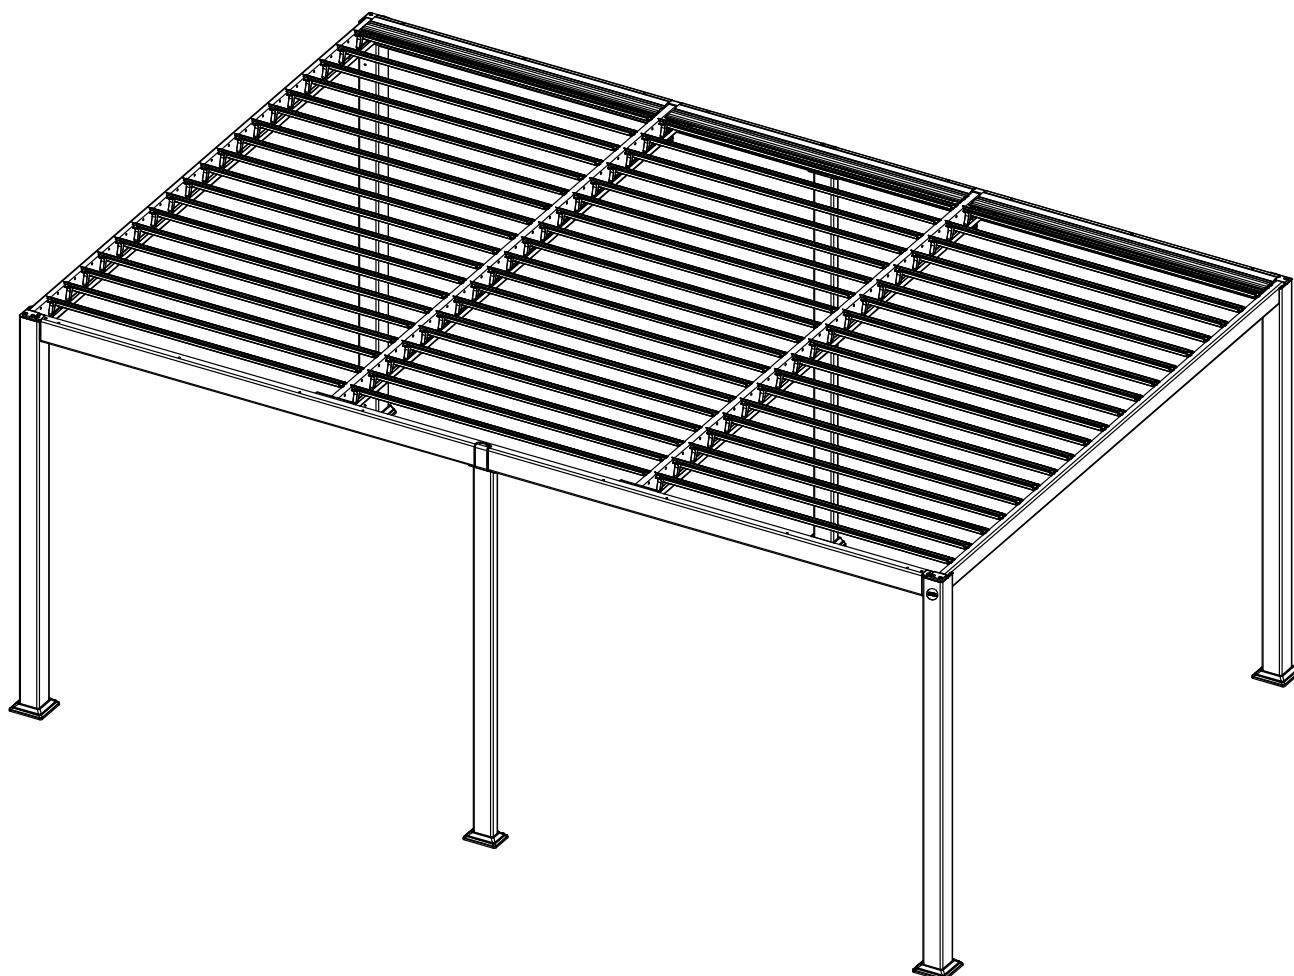

Hi,
I am your
instruction
manual

Maranza 5.4*3.5*2.3M

Assembly instruction

Nice to meet you

montage instructies
montageanleitung
instructions de montage
instrucciones de montaje

Nice to meet you

montage instructies
 montageanleitung
 instructions de montage
 instrucciones de montaje

REF	PCE	PIECE	QTY	DIM
	J2		2	
	L		3	
	M		2	
	R		1	
	S1	 M6*15	34+2	
	S2	 M8*20	44+2	
	S3	 M4*18	3	
	S4		12+1	
	S5		2	
	T1		2	
	T2		1	
	T3		1	
		 Silicone neutral glass glue, purchased by customers		

Nice to meet you