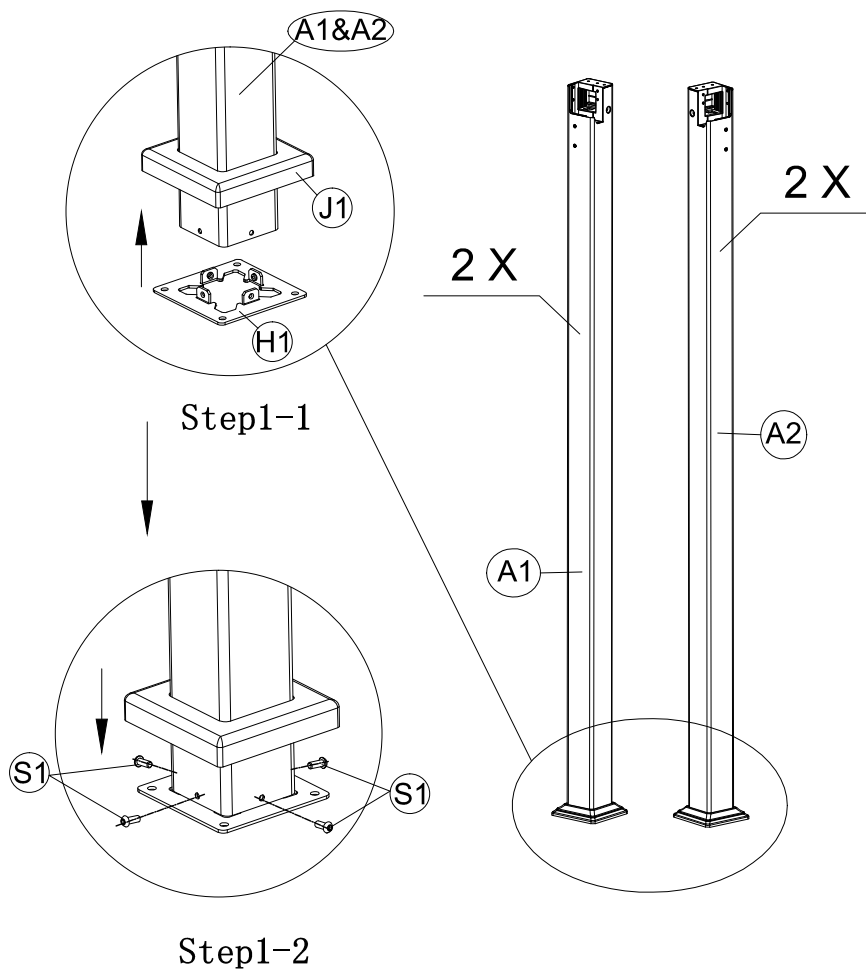

Nice to meet you

montage instructies
montageanleitung
instructions de montage
instrucciones de montaje

STEP 01