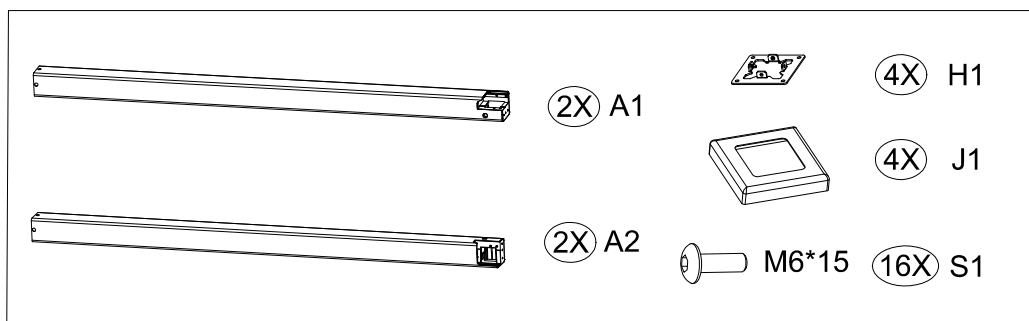

Nice to meet you

montage instructies
montageanleitung
instructions de montage
instrucciones de montaje

STEP 01