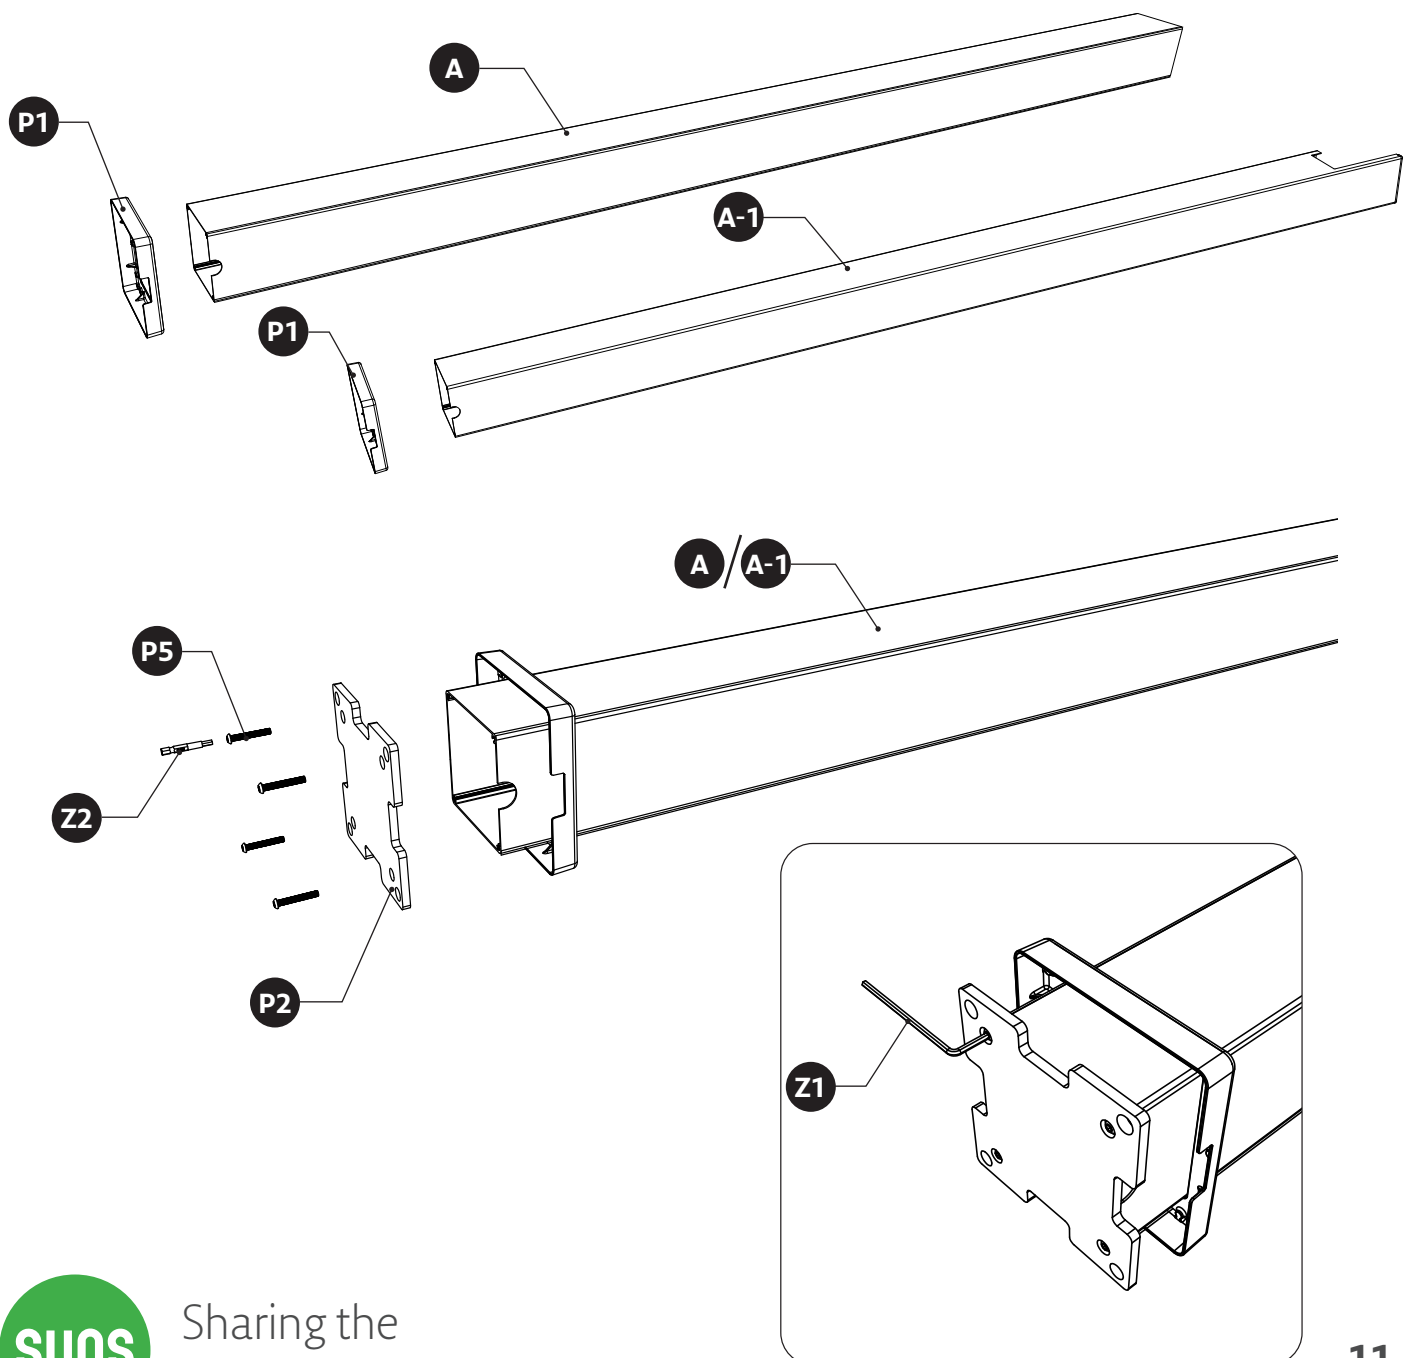

Nice to meet you

Step 1

Parts

A		4
A-1		2
P1		6
P2		6
P5	  <small>6×35 4mm</small>	24

Tools

Z1	 4mm	1
Z2	 4mm	1

montage instructies
montageanleitung
instructions de montage
instrucciones de montaje

Sharing the
sun together