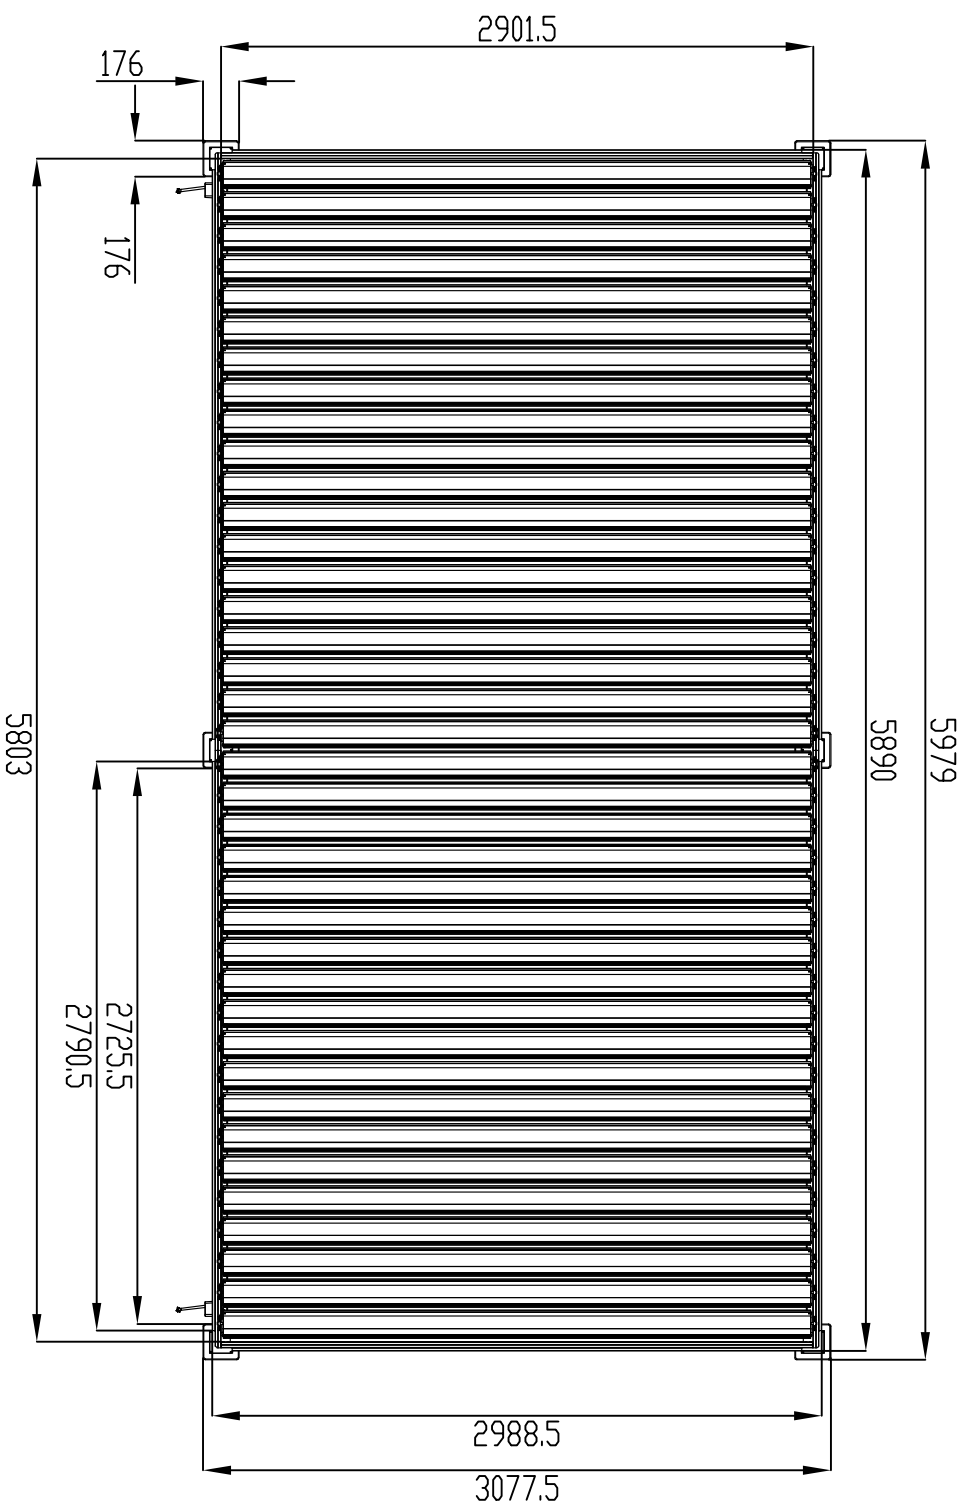

Rota gazebo 300x600x250

Rota gazebo 300x600x250

Rota gazebo 300x600x250