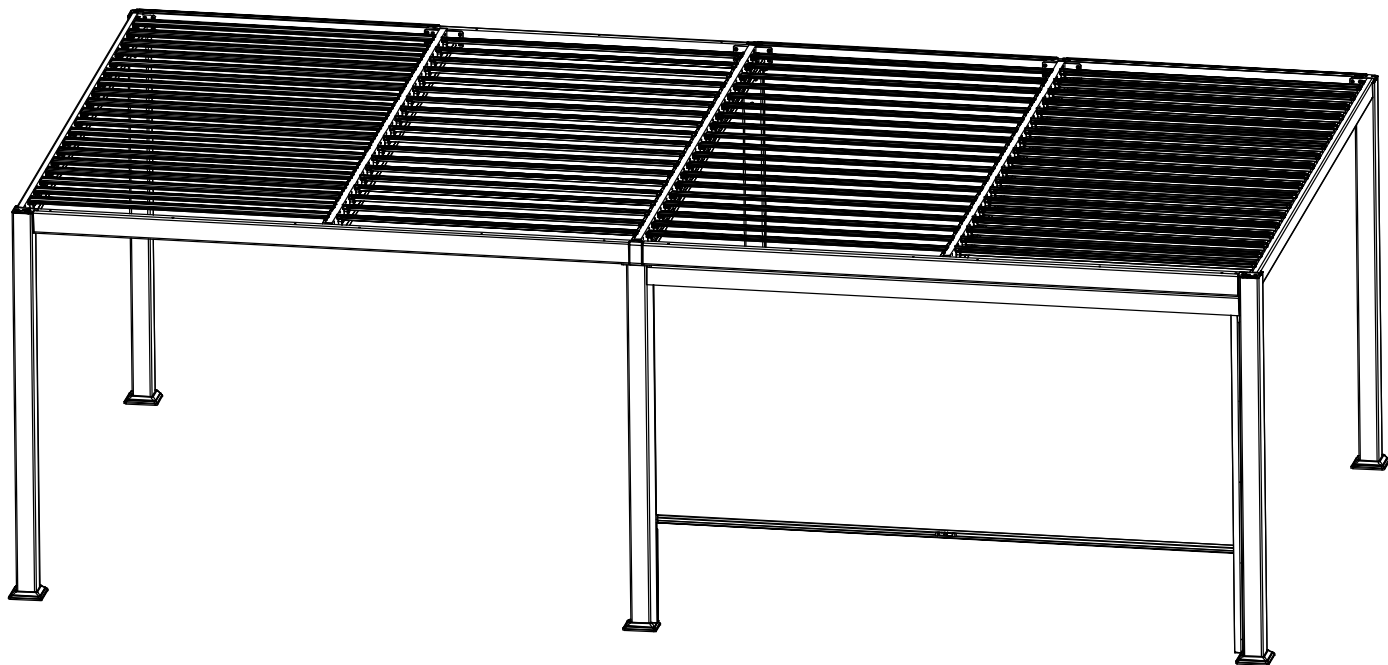

Hi,
I am your
instruction
manual

Maranza front curtain 340cm Deluxe

Assembly instruction

Nice to meet you

montage instructies
montageanleitung
instructions de montage
instrucciones de montaje

Nice to meet you