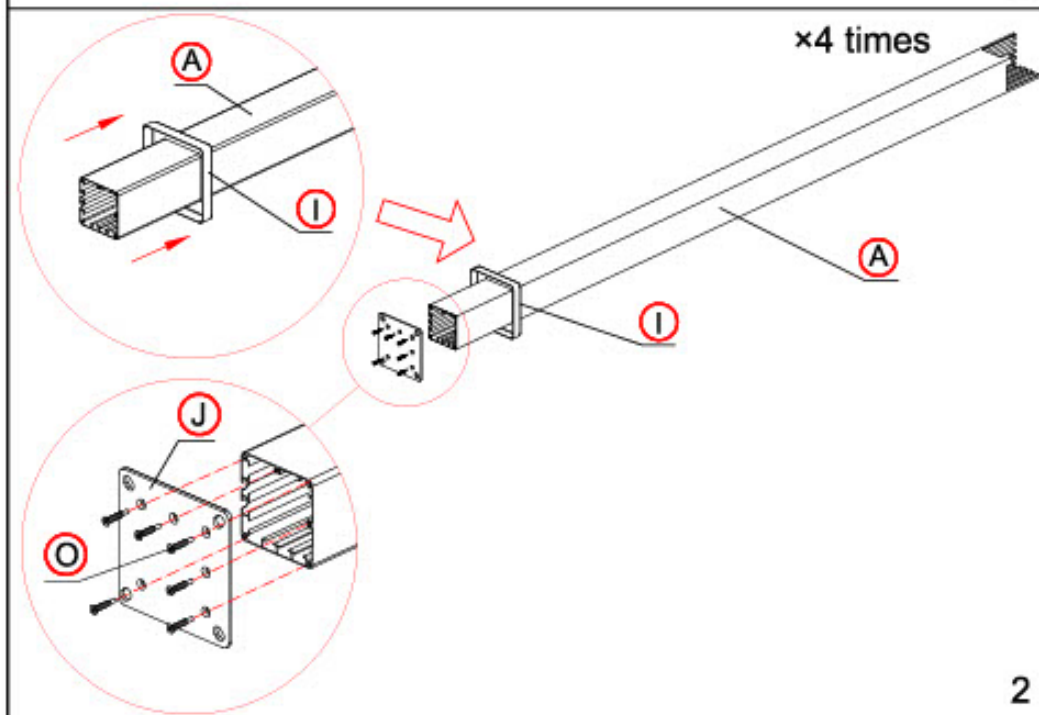

REF	PICTURE	QTY
(T)		2PCS
(T1)		4PCS
(U)	 M6x45mm	2PCS
(U1)	 M8x45mm	4PCS
(V)		2PCS
(W)		24PCS
(X)		1PC
(Y)		2PCS
(Z)		4PCS

3

Nice to meet you

montage instructies
montageanleitung
instructions de montage
instrucciones de montaje

Warning

In snow season or in case of snow forecast open up your shutters in vertical position to avoid any damaging on your pergola.

What you need?

glove

knife

hammer

Safety hat

tapeline

electric screw driver

ladder

1

4

Nice to meet you

montage instructies
montageanleitung
instructions de montage
instrucciones de montaje

Nice to meet you

montage instructies
montageanleitung
instructions de montage
instrucciones de montaje