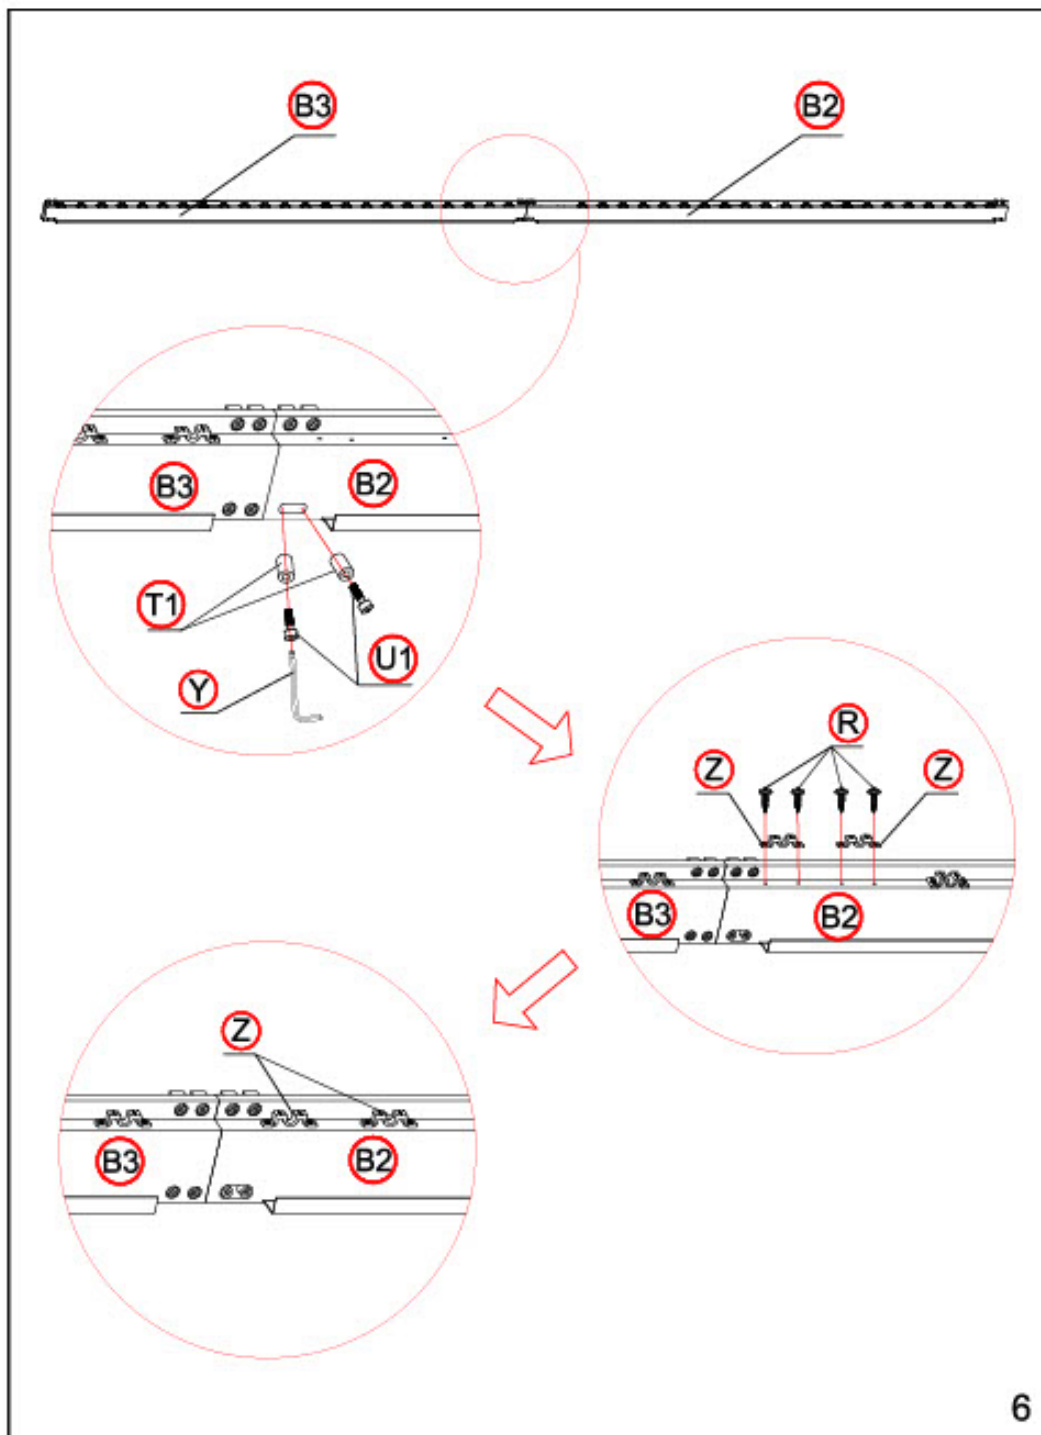

Nice to meet you

montage instructies
montageanleitung
instructions de montage
instrucciones de montaje

7