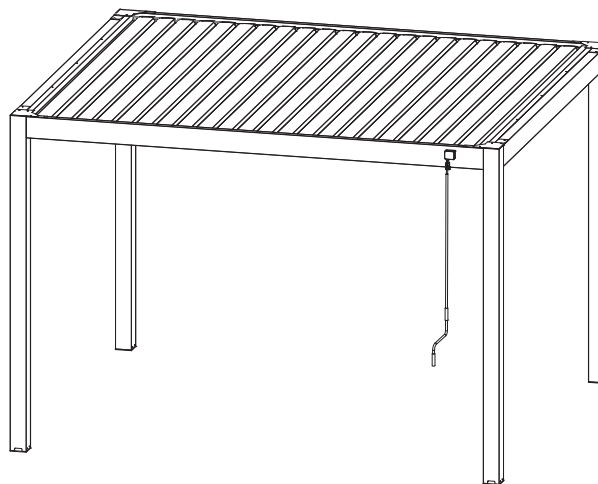

LUXE PERGOLA
3.95 X 3.65 X 2.5M

SUN'S
LIFESTYLE

YOUR
LUXE
PERGOLA
INSTRUCTION MANUAL

SUNSLIFESTYLE.COM

LUXE PERGOLA

3.95 X 3.65 X 2.5M

WHAT YOU'LL NEED

 x4 people

 210 mins

LUXE PERGOLA

3.95 X 3.65 X 2.5M

PCE	PIECE	QTY
50		2
51		2
67		2
55		1
56		1
75		24
79		1
77		1
137		1
132		4
133		4

PCE	PIECE	QTY
112		4
130		24
131		24
117		8
136		1

LUXE PERGOLA

3.95 X 3.65 X 2.5M