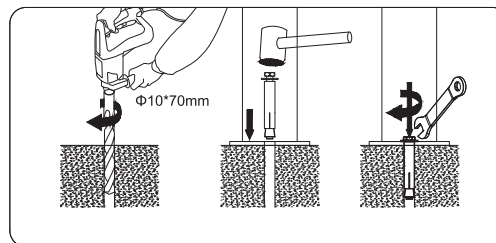

LUXE PERGOLA

3.95 X 3.65 X 2.5M

TOOL LIST

Please have these ready for assembly

LUXE PERGOLA

3.95 X 3.65 X 2.5M

LUXE MAIN PERGOLA

LUXE PERGOLA

3.95 X 3.65 X 2.5M

LUXE PERGOLA

3.95 X 3.65 X 2.5M

STEP 01

LUXE PERGOLA

3.95 X 3.65 X 2.5M

STEP 02

①