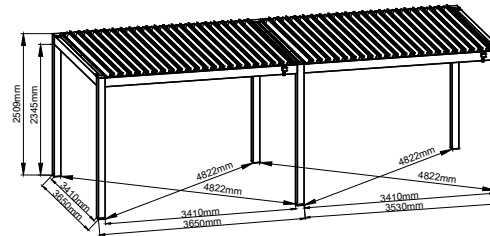

LUXE EXTENSION

3.53 X 3.65 X 2.5M

LUXE MAIN + EXTENSION PERGOLA

LUXE EXTENSION

3.53 X 3.65 X 2.5M

TOOL LIST

Please have these ready for assembly

LUXE EXTENSION

3.53 X 3.65 X 2.5M

LUXE MAIN + EXTENSION PERGOLA

LUXE EXTENSION

3.53 X 3.65 X 2.5M

LUXE EXTENSION

3.53 X 3.65 X 2.5M

STEP 01

LUXE EXTENSION

3.53 X 3.65 X 2.5M

STEP 02

	50	(X1)		M8	C	(x6)
	51	(X1)				
	67	(X1)		M8*35	B	(x2)

LUXE EXTENSION

3.53 X 3.65 X 2.5M

STEP 03

OR

LUXE EXTENSION

3.53 X 3.65 X 2.5M

STEP 04

LUXE EXTENSION

3.53 X 3.65 X 2.5M

STEP 05

OR

LUXE EXTENSION

3.53 X 3.65 X 2.5M