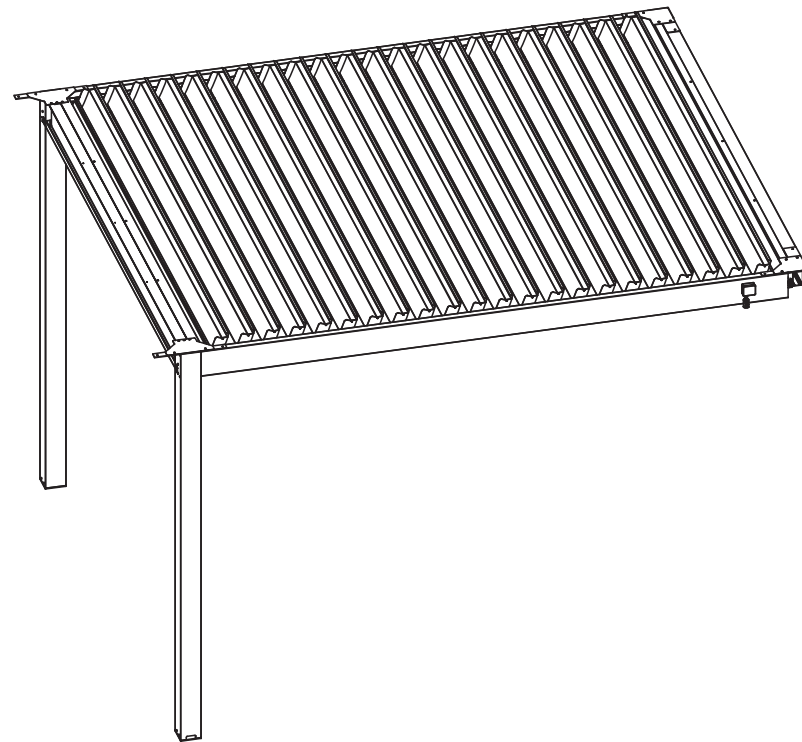

LUXE EXTENSION
3.53 X 3.65 X 2.5M

The logo for SUNS LIFESTYLE, featuring the word "SUNS" in a bold, sans-serif font with a yellow circle above the "S", and "LIFESTYLE" in a smaller, spaced-out font below it.

YOUR
LUXE
EXTENSION
INSTRUCTION MANUAL

SUNSLIFESTYLE.COM

LUXE EXTENSION

3.53 X 3.65 X 2.5M

WHAT YOU'LL NEED

 x4 people

 350 mins

LUXE EXTENSION

LUXE EXTENSION

3.53 X 3.65 X 2.5M

MAXIMUM FLEXIBILITY

Thank you for buying a Suns Lifestyle Pergola! We hope you will enjoy your terrace coverings much as we do. Because of its smart modular design, the Luxe Pergola is endlessly extendable in length.

THIS IS HOW IT WORKS

The Suns Lifestyle Luxe Pergola is available in several different models with standard sizes. You can extend both to the side and the length of the pergola.

ATTENTION

For a first-time-right construction: please read carefully through all the instruction manuals (of the pergola, extension and side extension sets) before assembling your pergola configuration. This will save you hassle and time, and ensure the pergola is installed correctly.