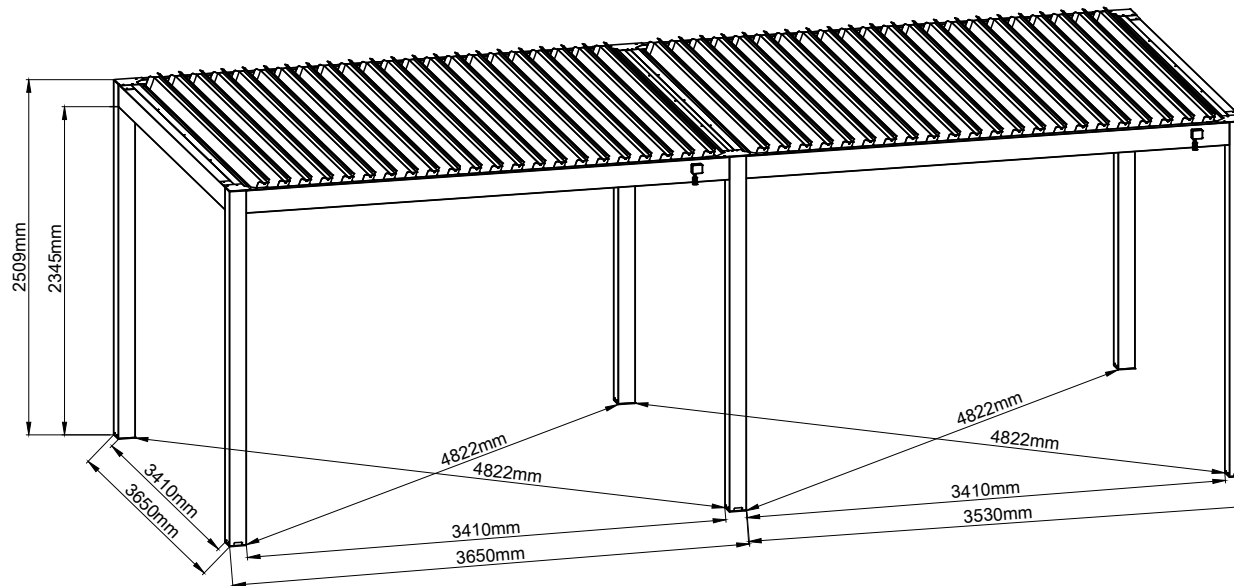

LUXE EXTENSION

3.53 X 3.65 X 2.5M

LUXE MAIN + EXTENSION PERGOLA

LUXE EXTENSION

3.53 X 3.65 X 2.5M

TOOL LIST

Please have these ready for assembly

LUXE EXTENSION

3.53 X 3.65 X 2.5M

LUXE MAIN + EXTENSION PERGOLA

LUXE EXTENSION

3.53 X 3.65 X 2.5M

LUXE EXTENSION

3.53 X 3.65 X 2.5M

STEP 01

LUXE EXTENSION

3.53 X 3.65 X 2.5M

STEP 02

	50	(X1)		M8	C	(x6)
	51	(X1)				
	67	(X1)		M8*35	B	(x2)

LUXE EXTENSION

3.53 X 3.65 X 2.5M

STEP 03

OR

LUXE EXTENSION

3.53 X 3.65 X 2.5M

STEP 04

LUXE EXTENSION

3.53 X 3.65 X 2.5M

STEP 05

OR

LUXE EXTENSION

3.53 X 3.65 X 2.5M