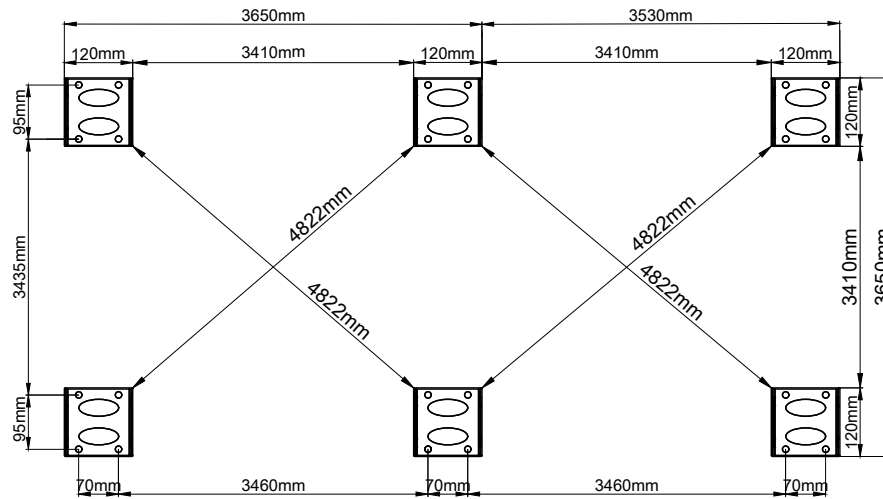

LUXE EXTENSION

3.53 X 3.65 X 2.5M

LUXE MAIN + EXTENSION PERGOLA

LUXE EXTENSION

3.53 X 3.65 X 2.5M

TOOL LIST

Please have these ready for assembly

LUXE EXTENSION

3.53 X 3.65 X 2.5M

LUXE MAIN + EXTENSION PERGOLA

LUXE EXTENSION

3.53 X 3.65 X 2.5M

LUXE EXTENSION

3.53 X 3.65 X 2.5M

STEP 01

LUXE EXTENSION

3.53 X 3.65 X 2.5M

STEP 02

	50	(X1)		M8	C	(x6)
	51	(X1)				
	67	(X1)		M8*35	B	(x2)

LUXE EXTENSION

3.53 X 3.65 X 2.5M

STEP 03

OR

LUXE EXTENSION

STEP 16

LUXE EXTENSION

3.53 X 3.65 X 2.5M

LUXE EXTENSION

3.53 X 3.65 X 2.5M

LUXE EXTENSION

3.53 X 3.65 X 2.5M

LUXE EXTENSION