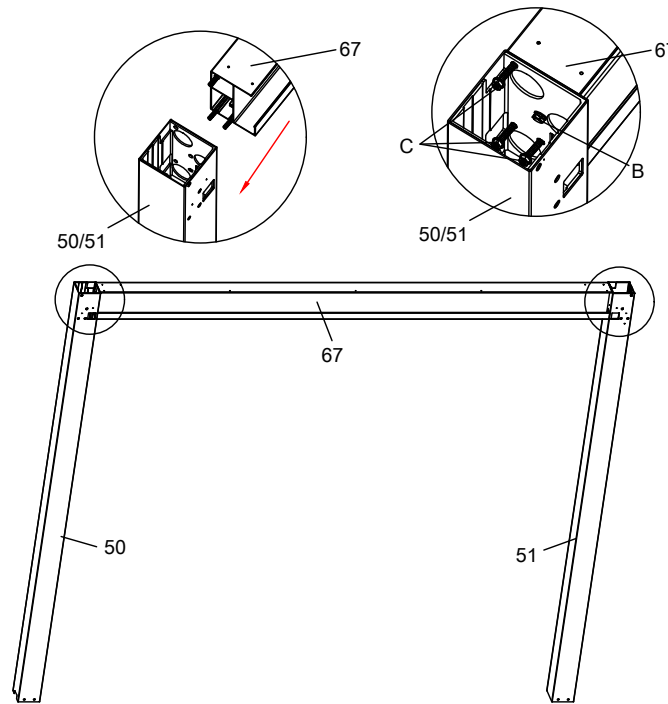

LUXE EXTENSION

3.53 X 3.65 X 2.5M

LUXE MAIN + EXTENSION PERGOLA

LUXE EXTENSION

3.53 X 3.65 X 2.5M

TOOL LIST

Please have these ready for assembly

LUXE EXTENSION

3.53 X 3.65 X 2.5M

LUXE MAIN + EXTENSION PERGOLA

LUXE EXTENSION

3.53 X 3.65 X 2.5M

LUXE EXTENSION

3.53 X 3.65 X 2.5M

STEP 01

LUXE EXTENSION

3.53 X 3.65 X 2.5M

STEP 02

	50	(X1)		M8	C	(x6)
	51	(X1)				
	67	(X1)		M8*35	B	(x2)

LUXE EXTENSION

3.53 X 3.65 X 2.5M

STEP 03

OR

LUXE EXTENSION

3.53 X 3.65 X 2.5M

STEP 04

LUXE EXTENSION

3.53 X 3.65 X 2.5M

STEP 05

OR

LUXE EXTENSION

3.53 X 3.65 X 2.5M