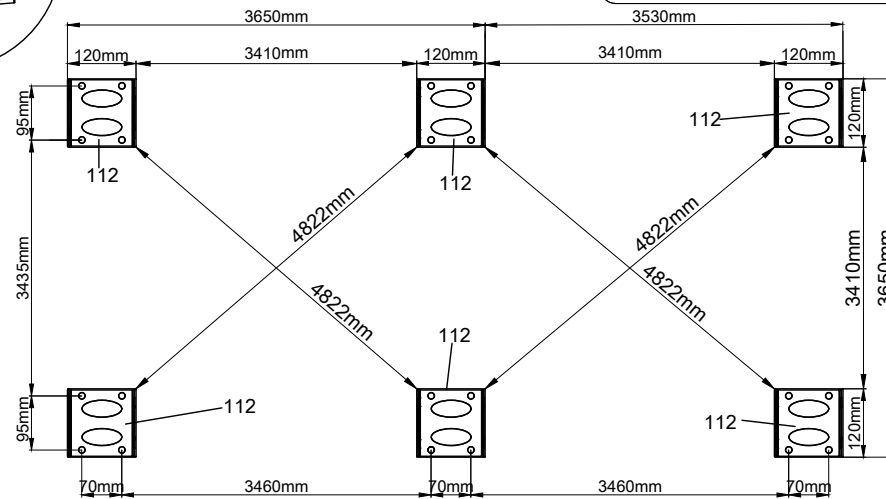

LUXE EXTENSION

3.53 X 3.65 X 2.5M

LUXE MAIN + EXTENSION PERGOLA

LUXE EXTENSION

3.53 X 3.65 X 2.5M

TOOL LIST

Please have these ready for assembly

LUXE EXTENSION

3.53 X 3.65 X 2.5M

LUXE MAIN + EXTENSION PERGOLA

LUXE EXTENSION

3.53 X 3.65 X 2.5M

LUXE EXTENSION

3.53 X 3.65 X 2.5M

STEP 01

LUXE EXTENSION

3.53 X 3.65 X 2.5M

STEP 02

	50	(X1)		M8	C	(x6)
	51	(X1)				
	67	(X1)		M8*35	B	(x2)

LUXE EXTENSION

3.53 X 3.65 X 2.5M

STEP 03

OR

LUXE EXTENSION

3.53 X 3.65 X 2.5M

STEP 04

LUXE EXTENSION

3.53 X 3.65 X 2.5M

STEP 05

OR

LUXE EXTENSION

3.53 X 3.65 X 2.5M