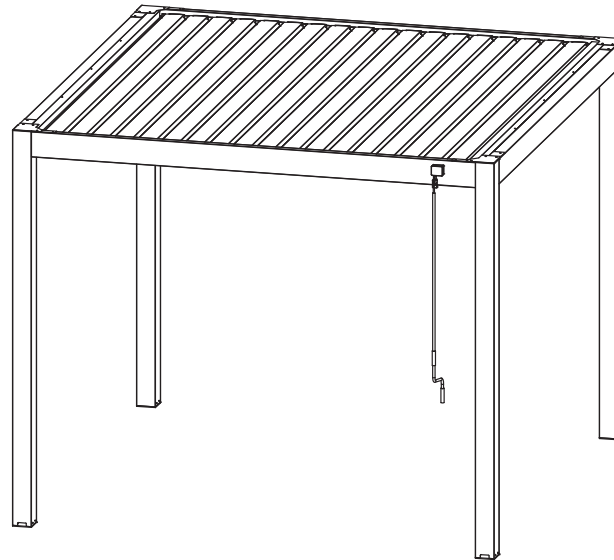

LUXE PERGOLA

3.05 X 3.65 X 2.5M

WHAT YOU'LL NEED

x4 people

190 mins

LUXE PERGOLA

3.05 X 3.65 X 2.5M

PCE	PIECE	QTY
50		2
51		2
61		1
62		1
67		2
75		18
77		1
79		1

PCE	PIECE	QTY
130		18
131		18
132		4
133		4
112		4
117		8
136		1
137		1