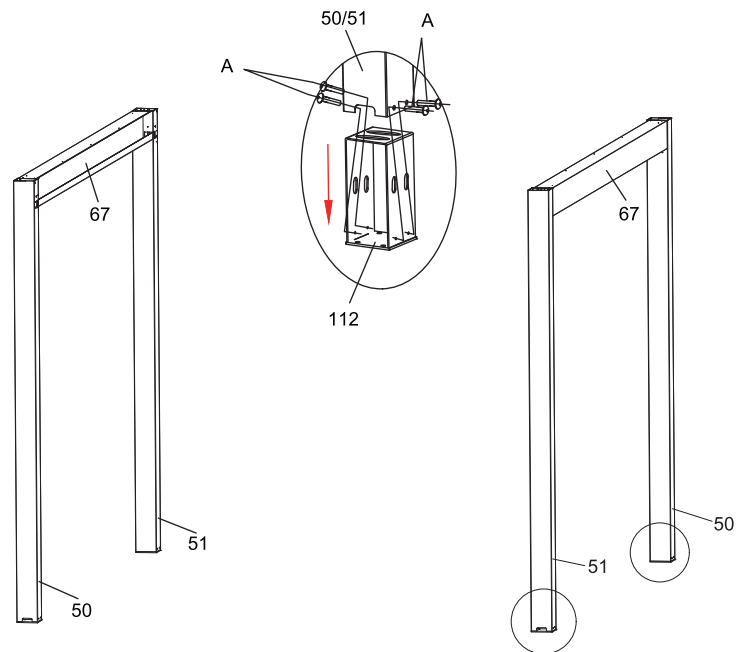

# LUXE PERGOLA

3.05 X 3.65 X 2.5M

STEP 03

or

	M6*20	A	(x8)
---	-------	---	------

# LUXE PERGOLA

3.05 X 3.65 X 2.5M

STEP 04

or

	M6*20	A	(x8)
---	-------	---	------