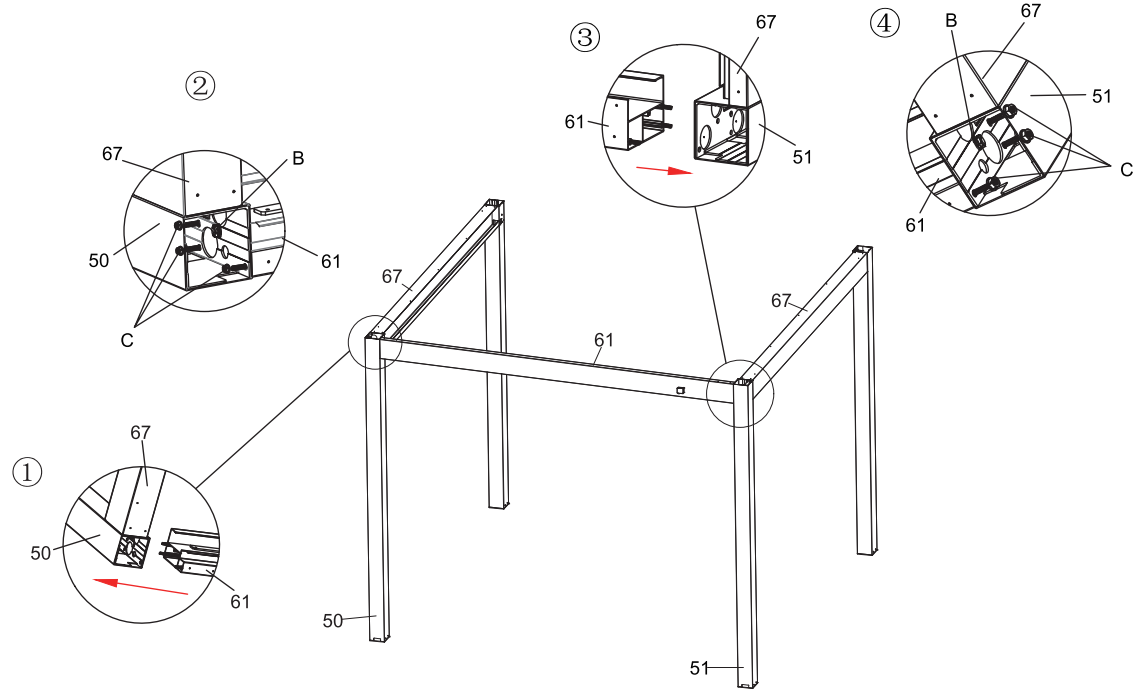

LUXE PERGOLA

3.05 X 3.65 X 2.5M

STEP 05

	M8	C	x6	61	x1
	M8*35	B	x2