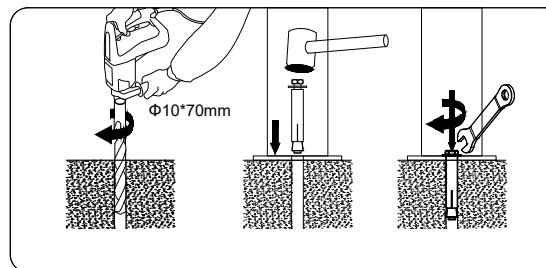

LUXE PERGOLA

3.95 X 3.05 X 2.5M

TOOL LIST

Please have these ready for assembly

LUXE PERGOLA

3.95 X 3.05 X 2.5M

LUXE MAIN PERGOLA

LUXE PERGOLA

3.95 X 3.05 X 2.5M

LUXE PERGOLA

3.95 X 3.05 X 2.5M

STEP 01

LUXE PERGOLA

3.95 X 3.05 X 2.5M

STEP 02

①