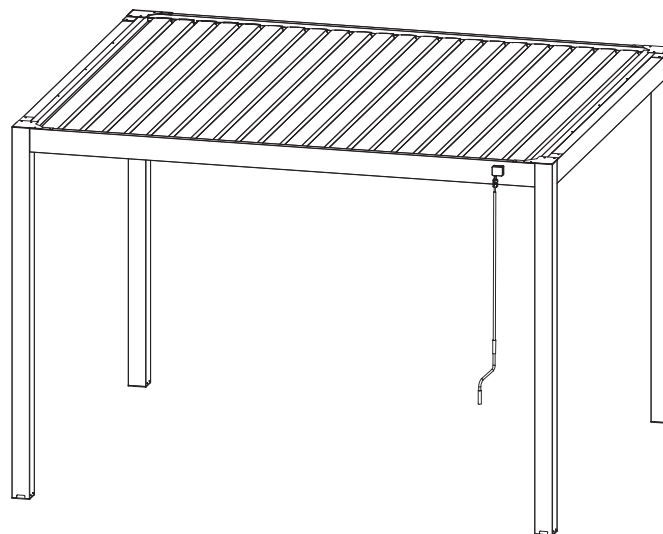

LUXE PERGOLA
3.95 X 3.05 X 2.5M

SUN'S
LIFESTYLE

YOUR
LUXE
PERGOLA
INSTRUCTION MANUAL

SUNSLIFESTYLE.COM

LUXE PERGOLA

3.95 X 3.05 X 2.5M

WHAT YOU'LL NEED

 x4 people

 210 mins

LUXE PERGOLA

3.95 X 3.05 X 2.5M

PCE	PIECE	QTY
50		2
51		2
69		2
55		1
56		1
76		24
80		1
78		1
137		1
132		4
133		4

PCE	PIECE	QTY
112		4
130		24
131		24
117		8
136		1

LUXE PERGOLA

3.95 X 3.05 X 2.5M