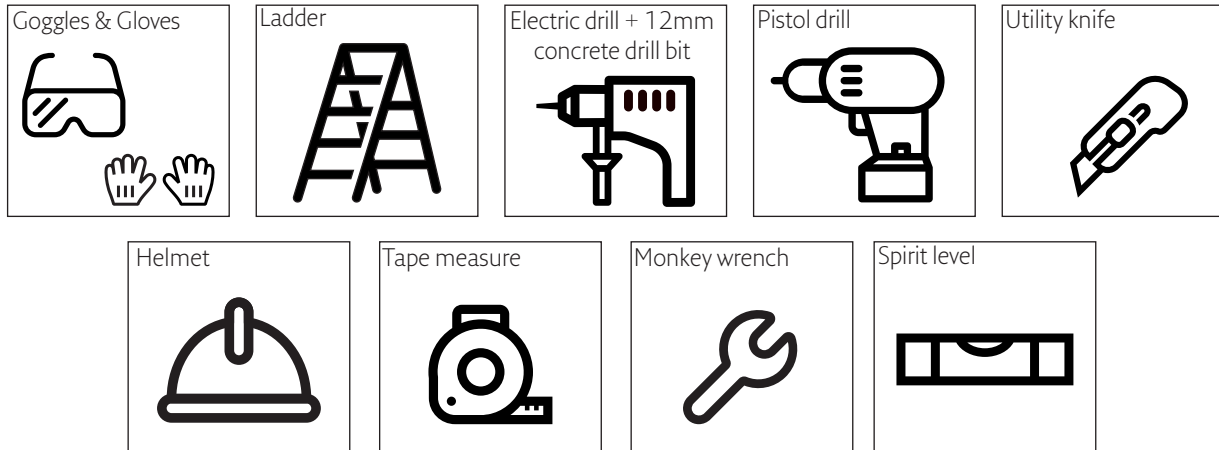

Nice to meet you

montage instructies
montageanleitung
instructions de montage
instrucciones de montaje

NECESSARY TOOLS AND SAFETY GEAR(NOT SUPPLIED)

PRECAUTION OF USE

This product should not be used in extreme weather: storms, violent winds, hail, and snow. We guarantee the resistance of the pergola for winds up to 100 km/h and a maximum snow weight of 50kg/m².

As in the case of strong winds or snow, we highly recommend leaving the louvers open. To maintain good working conditions of your louvers, please clear any snow on them.

Our pergola can withstand heavy rain, but we cannot guarantee it will be 100% waterproof due to some extreme weather conditions.

Exceptional climatic events may compromise the perfect sealing of the product.

To avoid any damages and injuries, we do not recommend climbing on the roof or the structure of the pergola.

Sharing the
sun together